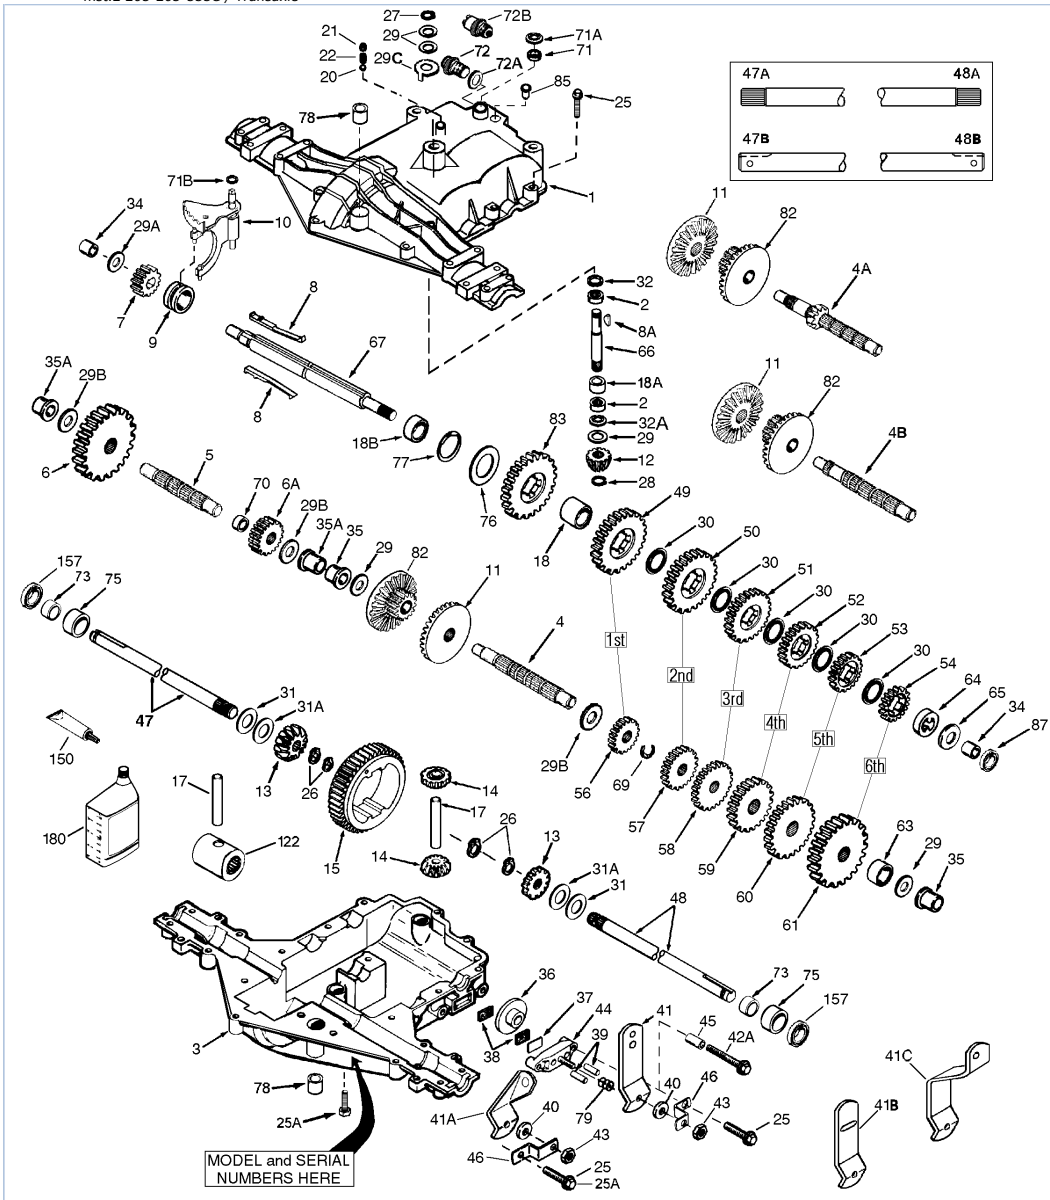

mst.2 205-205-533C / Transaxle

Part List

mst.2 205-205-533C / Transaxle

| REF # | ITEM # | DESCRIPTION | QTY | REMARK |
|-------|---------|------------------------------------|-----|--------------|
| 1 | 772148 | Transaxle Cover | 1 | |
| 2 | 780086A | Needle Bearing 5/8" ID | 2 | |
| 3 | 770128 | Transaxle Case | 1 | |
| 4 | 776395 | Countershaft | 1 | |
| 5 | 776409 | Output Shaft | 1 | |
| 6 | 778364 | Spur Gear (38 teeth) | 1 | |
| 6A | 778369 | Spur Gear (15 teeth-steel) | 1 | |
| 7 | 778330 | Spur Gear (11 teeth-steel) | 1 | |
| 8 | 792180 | Shift Key | 2 | |
| 9 | 784352 | Shift Collar | 1 | |
| 10 | 784378 | Shift Rod & Fork | 1 | |
| 11 | 778334 | Bevel Gear (30 teeth) | 1 | |
| 12 | 778309 | Input Bevel Pinion (13 teeth) | 1 | |
| 13 | 778368 | Bevel Gear (13 teeth) (Incl. 14) | 1 | |
| 14 | 778368 | Bevel Pinion (13 teeth) (Incl. 13) | 1 | |
| 15 | 778370 | Ring Gear (43 teeth) | 1 | |
| 17 | 786188 | Drive Pin | 1 | |
| 18 | 786102 | Spacer | 1 | |
| 20 | 792077A | Ball 5/16" dia | 1 | |
| 21 | 792211 | Cap Screw 3/8-16 x 3/8" | 1 | |
| 22 | 792079 | Spring | 1 | |
| 25 | 792073A | Screw 1/4-20 x 1-1/4" | 17 | |
| 25A | 792177 | Screw 1/4-20 x 1-3/8" | 2 | |
| 26 | 792125 | Retaining Ring (pkg of 2) | 4 | package of 2 |
| 27 | 792035 | Retaining Ring | 1 | |
| 28 | 788040 | Retaining Ring | 1 | |
| 29 | 780072 | Washer | 5 | |
| 29A | 780160 | Washer | 1 | |
| 29B | 780051 | Thrust Washer (.762 ID) | 3 | |
| 30 | 780108 | Washer | 4 | |
| 31 | 780001 | Washer (.056 wide) (USE AS NEEDED) | 2 | |
| 31A | 780195 | Flat Washer (.062 wide) | 2 | |
| 32 | 788083 | Oil Seal 5/8" | 1 | |
| 32A | 792001 | "O" Ring | 1 | |
| 34 | 780194 | Bushing | 2 | |
| 35 | 780193 | Flanged Bushing | 2 | |
| 35A | 780197 | Flanged Bushing 3/4" | 2 | |
| 36 | 790075 | Brake Disk | 1 | |
| 37 | 790007 | Brake Pad Plate | 1 | |
| 38 | 799021 | Brake Pad (pkg of 2) | 2 | |
| 39 | 786026 | Dowel Pin | 2 | |
| 40 | 792076A | Washer | 1 | |
| 41 | 790008A | Brake Lever | 1 | |
| 42 | 792073A | Screw 1/4-20 x 1-1/4" | 2 | |
| 42 | 792073A | Screw 1/4-20 x 1-1/4" | 2 | |
| 43 | 792075 | Locknut 5/16-24 | 1 | |
| 44 | 790025 | Brake Pad Holder | 1 | |
| 46 | 786086 | Brake Lever Bracket | 1 | |
| 47 | 774981 | Axle (10-17/32" long) | 1 | |
| 48 | 774982 | Axle (15-3/32" long) | 1 | |
| 49 | 778338 | Spur Gear (27 teeth) | 1 | |
| 50 | 778354 | Spur Gear (23 teeth) | 1 | |
| 51 | 778313 | Spur Gear (19 teeth) | 1 | |
| 52 | 778350 | Spur Gear (16 teeth-steel) | 1 | |
| 53 | 778346 | Spur Gear (15 teeth-steel) | 1 | |
| 56 | 778337 | Spur Gear (13 teeth) | 1 | |
| 57 | 778353 | Spur Gear (17 teeth) | 1 | |
| 58 | 778351 | Spur Gear (21 teeth) | 1 | |
| 59 | 778349 | Spur Gear (24 teeth) | 1 | |
| 60 | 778345 | Spur Gear (25 teeth) | 1 | |
| 63 | 786071 | Countershaft Spacer 1-1/8" x 3/8" | 1 | |
| 64 | 786072 | Brake Shaft Spacer 1-3/8" x 3/8" | 1 | |
| 65 | 780189 | Washer | 1 | |
| 66 | 776422 | Input Shaft | 1 | |
| 67 | 776396 | Shifter & Brake Shaft | 1 | |
| 69 | 792170 | Retaining Ring | 1 | |
| 70 | 786187 | Spacer | 1 | |
| 71B | 788092 | "O" Ring | 1 | |
| 72 | 792165 | Threaded Plug 9/16-18 | 1 | |
| 72A | 788091 | "O" Ring | 1 | |
| 73 | 780140 | Needle Bearing 3/4" | 2 | |